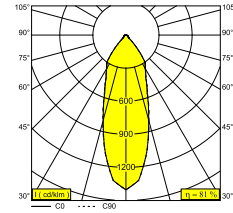

MINIGRID ON 250 92733 DIM8

100045 9228 W-W

AVAILABLE IN

BLACK-BLACK 100045 9228 B-B

BLACK-WHITE 100045 9228 B-W

WHITE-BLACK 100045 9228 W-B

WHITE-WHITE 100045 9228 W-W

 [View on website](#)

General info

LOCATION	indoor
INSTALLATION	Ceiling Surface mounted
INGRESS PROTECTION	IP20
WEIGHT (KG)	1.8
ADJUSTABILITY	0° to 20° swiveling, 350° rotatable
INFORMATION	2 x REFLECTOR FL-33° INCL.DIMMABLE LED POWER SUPPLY 500mA-DC

Electrical info

ELECTRICAL	220-240V / 50-60Hz
CLASS	II
POWER SUPPLY	YES
DIM TYPE	mains (phase cut-off)
ENERGY CLASS	E

Lightsource info

LIGHTSOURCE NAME	LED
LIGHTSOURCE	2 x (LED array 8,6W / CRI>90 (R9: 60) / 2700K / 1041lm)
TM-30 VALUES	rf: 89 / Rg: 100
SDCM	SDCM1
RISKGROUPE	RG1
LM80	L90B10 > 50000
BEAMANGLE	33°
LED TECHNICS (LIGHT SOURCE)	2082lm // 17,2W // 121lm/W
LED TECHNICS (LUMINAIRE)	1695lm // 19,8W // 86lm/W