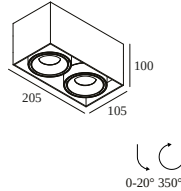

MINIGRID ON 250 92733 DIM8

100045 9228 W-W

AVAILABLE IN

BLACK-BLACK 100045 9228 B-B

BLACK-WHITE 100045 9228 B-W

WHITE-BLACK 100045 9228 W-B

WHITE-WHITE 100045 9228 W-W

 [View on website](#)

General info

LOCATION	indoor
INSTALLATION	Ceiling Surface mounted
INGRESS PROTECTION	IP20
WEIGHT (KG)	1.8
ADJUSTABILITY	0° to 20° swiveling, 350° rotatable
INFORMATION	2 x REFLECTOR FL-33° INCL.DIMMABLE LED POWER SUPPLY 500mA-DC

300 90 004 ED8 WIRELESS CONTROL DIM8

Dimtype: WDL = wireless dimmable

Cutout dimension (mm): 40

Notes: